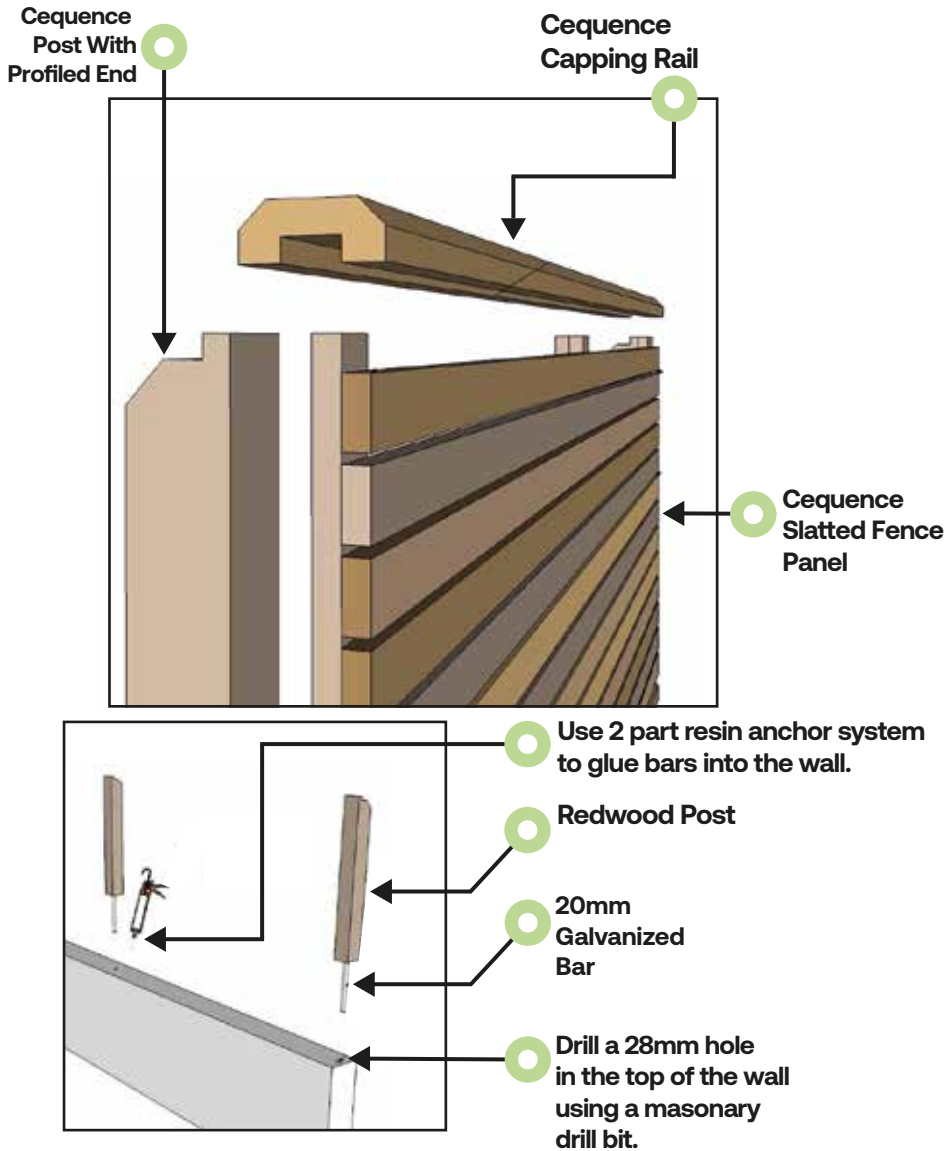

Cequence | Redwood Posts | Capping & Top Of Wall Redwood Posts

PRODUCT DATA SHEET

More about our Posts and Capping

The Cequence fencing system comprises of 3 parts - A Cequence capping rail, a Cequence profiled top fence post and a Cequence fence panel. It's also possible to use our slatted panels without capping in which case use flat top posts.

With the option of fitting posts into the ground or on top of walls, our range of posts offers complete versatility

All our in ground posts come with a post saver sleeve that protects the post from rotting. This offers a fantastic 20 year guarantee against rotting in ground.

With our top of wall posts you can easily fix our Cequence fencing neatly to the top of a wall. The posts have a 20mm bar that protrudes from the bottom of the post, this gets fixed into the wall. Simply drill a 28mm hole with a masonry drill or Core bit. Then you can chemical fix the posts into place with a 2 part resin anchor glue.

Top of Wall Posts | Scandinavian Redwood		
Height (cm)	Product Code	Type
30	RTWP30PT	Profiled Top
60	RTWP60	Profiled Top
90	RTWP90PT	Profiled Top
120	RTWP120PT	Profiled Top
30	RWTP30FT	Flat Top
60	RWTWP60FT	Flat Top
90	RWTWP90FT	Flat Top
120	RWTWP120FT	Flat Top

Profiled Top Fence Posts for in ground fixing | Scandinavian Redwood		
Post Length	Product Code	Post Size
180cm	18099RWP	90mm x 90mm
270cm	27099RWP	90mm x 90mm

Flat Top Fence Posts for in ground fixing | Scandinavian Redwood		
Post Length	Product Code	Post Size
180cm	RWP99FT	90mm x 90mm
270cm	RWP99270	90mm x 90mm

Capping Rails | Scandinavian Redwood			
Capping Length	Rebate Size	Product Code	Capping Size
1.83m	34mm x 7mm	RW-CAP183	88mm x 30mm